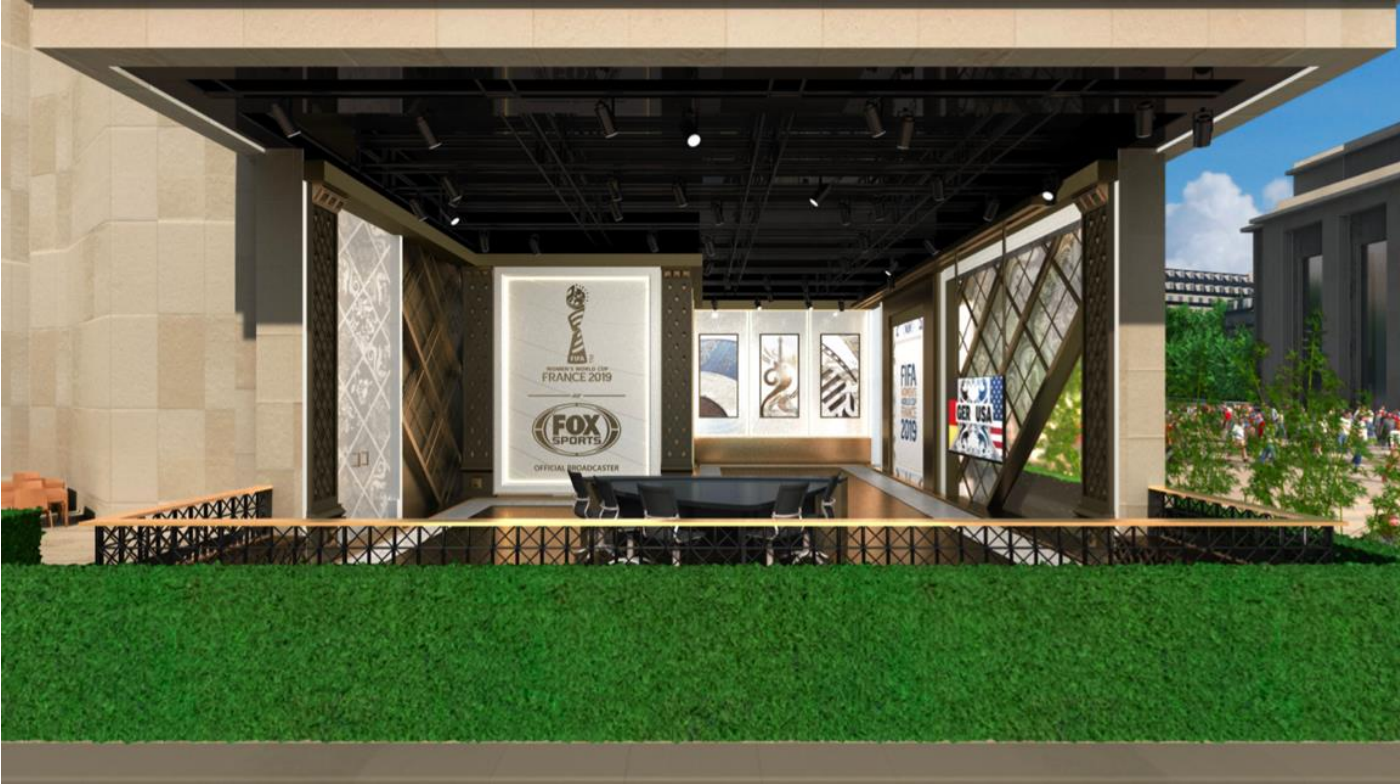

SET DESIGN (CONT'D)